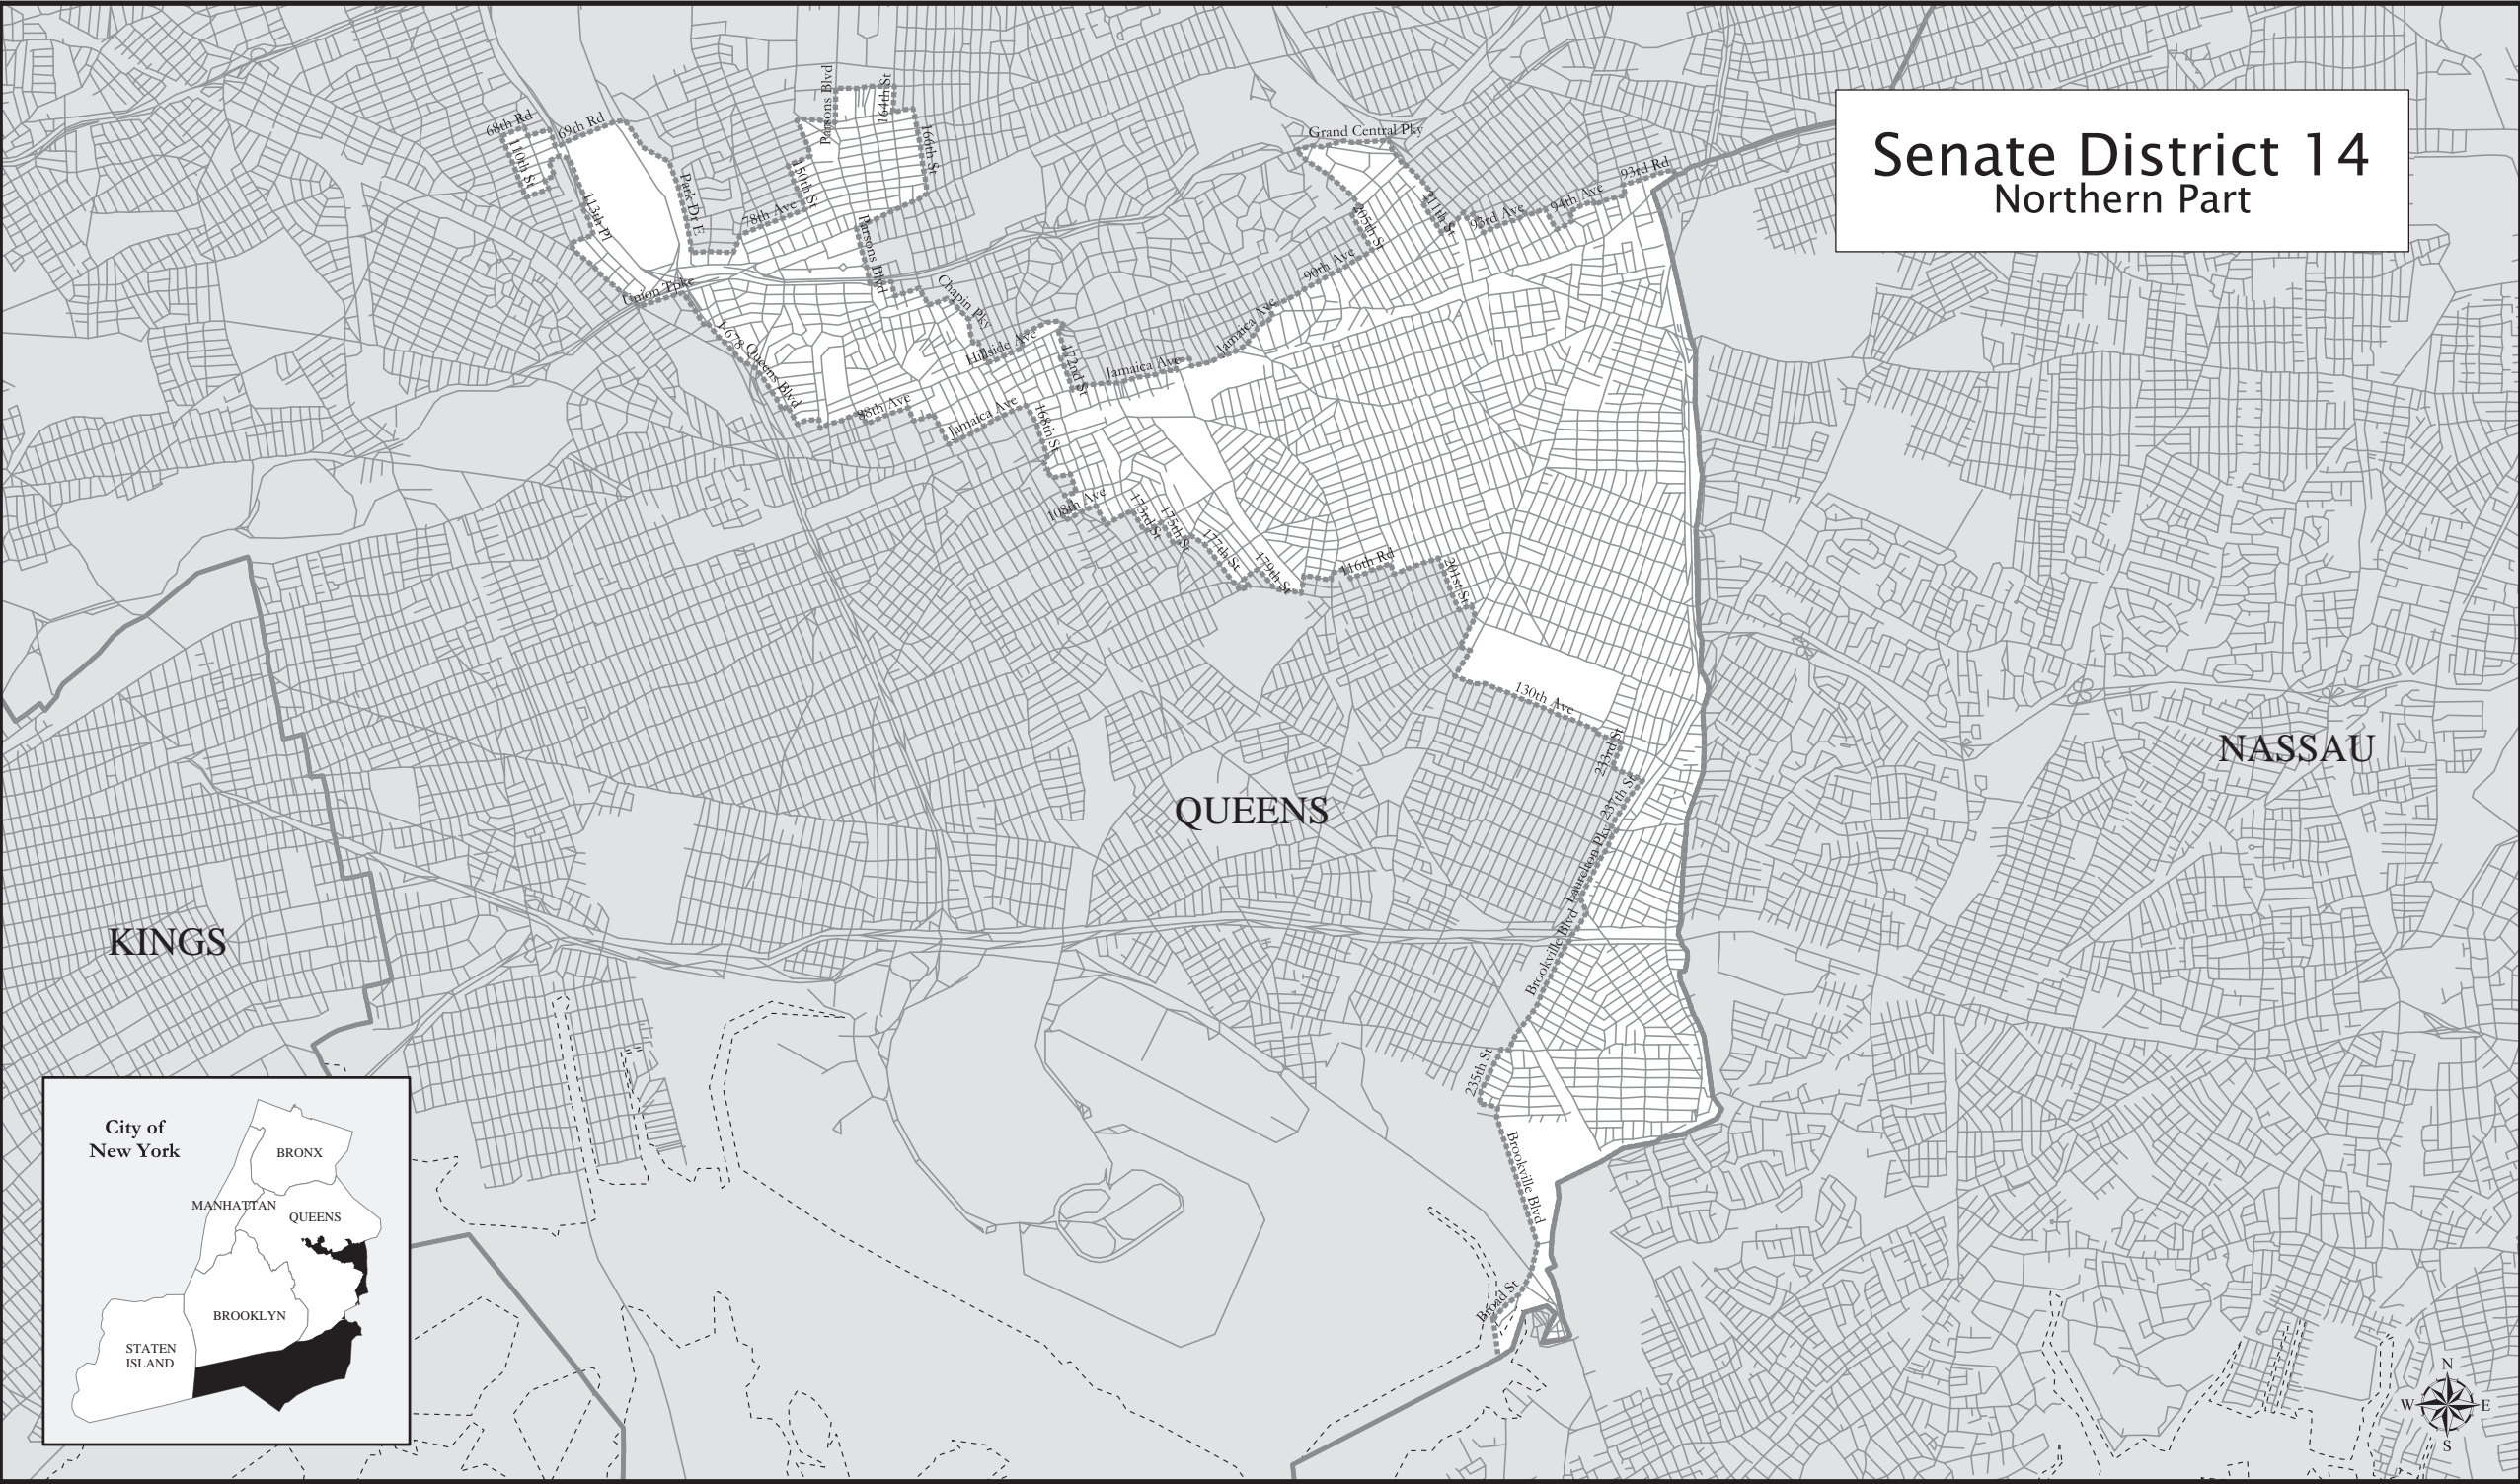

Senate District 14 Northern Part

QUEENS

NASSAU

KINGS